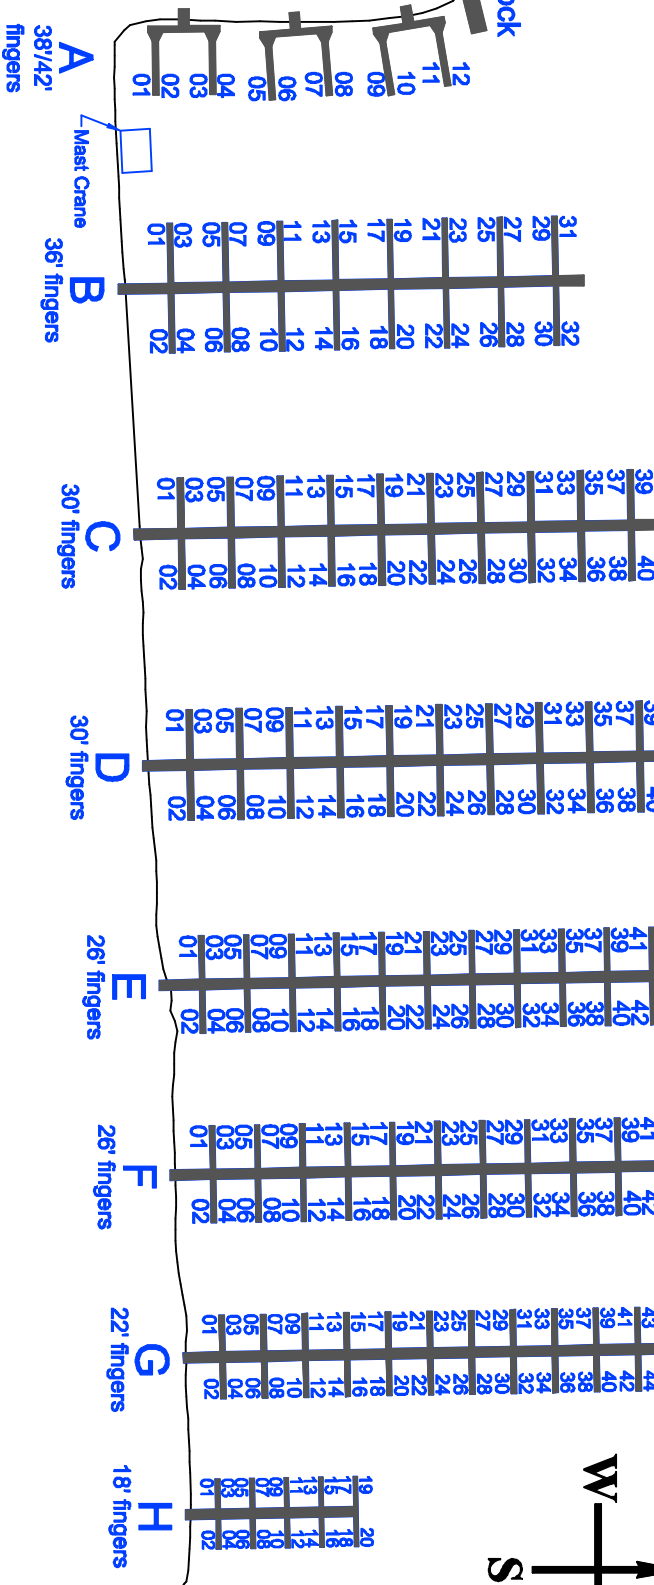

Dredged Channel ~ 100' Wide

Channel depth ~ 10'

Collins Bay Marina

Harbour Chart